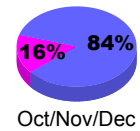

Membership Results
2010-2011

Membership
2009-2010

Month	Net Memb Goal	Actual New Memb	Actual Dropped Memb	Gain/Loss of Memb	Gain/Loss of Memb
Jul/Aug/Sep	-2	15	-36	-21	22
Oct/Nov/Dec	-4	20	-29	-9	0
Jan/Feb/Mar	2	31	-33	-2	2
Totals	-4	66	-98	-32	24

Membership Results 2010-2011

Goal, New, Dropped, Gain/Loss

Comparison of Membership Gain/Loss

Current Year Compared to the Previous Year

Gender Comparison 2010-2011

Male

Female