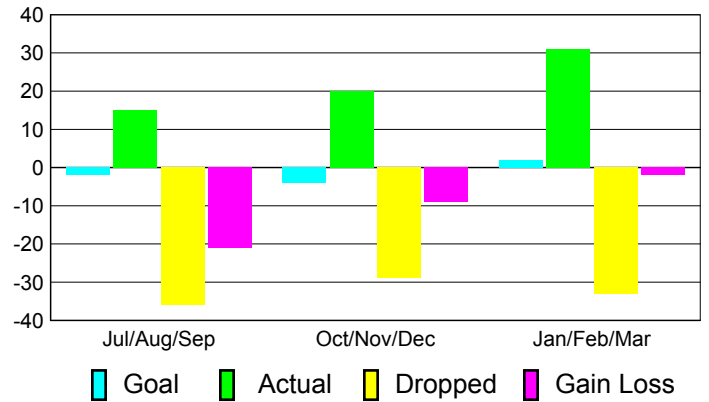

Membership Results 2010-2011

Goal, New, Dropped, Gain/Loss

Comparison of Membership Gain/Loss

Current Year Compared to the Previous Year