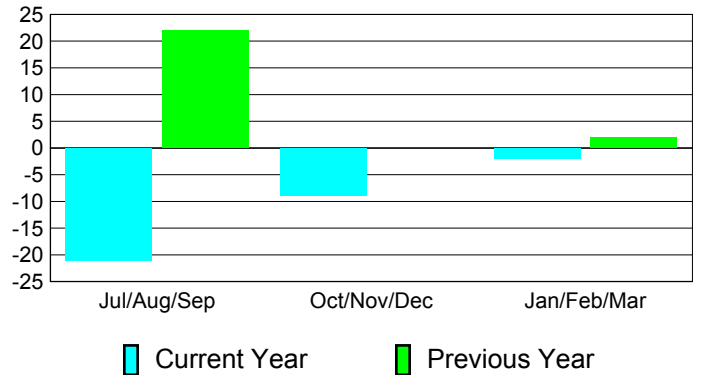

Membership Results
2010-2011

Membership
2009-2010

Month	Net Memb Goal	Actual New Memb	Actual Dropped Memb	Gain/Loss of Memb	Gain/Loss of Memb
Jul/Aug/Sep	-2	15	-36	-21	22
Oct/Nov/Dec	-4	20	-29	-9	0
Jan/Feb/Mar	2	31	-33	-2	2
Totals	-4	66	-98	-32	24

Membership Results 2010-2011

Goal, New, Dropped, Gain/Loss

Comparison of Membership Gain/Loss

Current Year Compared to the Previous Year

Gender Comparison 2010-2011

Male

Female